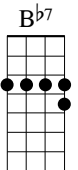

Bésame Mucho

Music & Lyrics by Consuelo Velazquez; English Lyrics by Sunny Skylar, 1941

D^m G^m
Bésame, bésame mucho.
F#^o G^m
Each time I cling to your kiss
A⁷ D^m A⁷
I hear music divine.
D⁷ G^m
Bé - same mucho.
D^m
Hold me, my darling,
B^{b7} A⁷ D^m G^m D^m
And say that you'll always be mine.

G^m
This joy is something new,
D^m
My arms enfolding you;
A⁷ D^m D⁷
Never knew this thrill before.
G^m
Whoever thought I'd be
D^m
Holding you close to me
E⁷ B^{b7} A⁷
Whisp'ring, "It's you I adore"?

D^m G^m
Dearest one, if you should leave me,
F#^o G^m
Each little dream would take wing
A⁷ D^m A⁷
And my life would be through.
D⁷ G^m
Bésame, bésame mucho.
D^m
Love me forever,
B^{b7} A⁷ D^m G^m D^m
And make all my dreams come true! [bridge]

Soprano Baritone

Intro:
Last line
Dm-Bb7-A7-Dm-
Gm-Dm