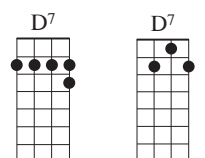

Sweet Pea

Words & Music by Amos Lee, 2006

Intro: F₄ A⁷₄ D^m₄ G⁷₄ F₂ D⁷₂ G⁷₂ C⁷₂ F₄ C⁷₄

F A⁷
Sweet Pea, apple of my eye
D^m G⁷
Don't know when and I don't know why,
F D⁷ G⁷ C⁷ F (D⁷ G⁷) C⁷
You're the only reason I keep on coming home.

F A⁷
Sweet Pea, what's all this about?
D^m G⁷
Don't get your way all you do is fuss and pout.
F D⁷ G⁷ C⁷ F
You're the only reason I keep on coming home.

(F) A⁷
I'm like the Rock of Gibraltar,
I always seem to falter,
D^m
And the words just get in the way.
G⁷
Oh I know I'm gonna crumble,
I'm trying to stay humble,
C⁷
But I never think before I say...

(Instrumental verse, then bridge and last verse, below)

F A⁷
Sweet Pea, keeper of my soul,
D^m G⁷
I know sometimes I'm outa control.
F D⁷ G⁷ C⁷
You're the only reason I keep on coming...
F D⁷ G⁷ C⁷
You're the only reason I keep on coming...
F D⁷ G⁷ C⁷ F (C⁷ F)
You're the only reason I keep on coming home.

(or optional last line)
F D⁷⁽²⁾ G⁷⁽²⁾ C⁷⁽²⁾ F⁽²⁾
You're the only reason I keep on coming home.

Soprano Baritone

Optional 2nd position ending