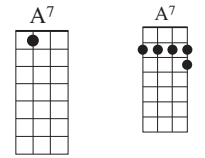

Sweet Pea

Words & Music by Amos Lee, 2006

Intro: F₄ A⁷₄ D^m₄ G⁷₄ F₂ D⁷₂ G⁷₂ C⁷₂ F₄ C⁷₄

F   A⁷
Sweet Pea, apple of my eye
D^m   G⁷
Don't know when and I don't know why,
F   D⁷   G⁷   C⁷   F   (D⁷ G⁷) C⁷
You're the only reason I keep on coming home.

F   A⁷
Sweet Pea, what's all this about?
D^m   G⁷
Don't get your way all you do is fuss and pout.
F   D⁷   G⁷   C⁷   F
You're the only reason I keep on coming home.

(F)   A⁷
I'm like the Rock of Gibraltar,
I always seem to falter,
D^m
And the words just get in the way.
G⁷
Oh I know I'm gonna crumble,
I'm trying to stay humble,
C⁷
But I never think before I say...

(Instrumental verse, then bridge and last verse, below)

F   A⁷
Sweet Pea, keeper of my soul,
D^m   G⁷
I know sometimes I'm outa control.
F   D⁷   G⁷   C⁷
You're the only reason I keep on coming...
F   D⁷   G⁷   C⁷
You're the only reason I keep on coming...
F   D⁷   G⁷   C⁷   F   (C⁷ F)
You're the only reason I keep on coming home.

(or optional last line)
F   D⁷⁽²⁾   G⁷⁽²⁾   C⁷⁽²⁾   F⁽²⁾
You're the only reason I keep on coming home.

Soprano   Baritone