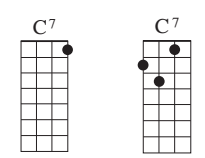

Sweet Pea

Words & Music by Amos Lee, 2006

Intro: F₄ A⁷₄ D^m₄ G⁷₄ F₂ D⁷₂ G⁷₂ C⁷₂ F₄ C⁷₄

F   A⁷
Sweet Pea, apple of my eye
D^m   G⁷
Don't know when and I don't know why,
F   D⁷   G⁷   C⁷   F   (D⁷ G⁷) C⁷
You're the only reason I keep on coming home.

F   A⁷
Sweet Pea, what's all this about?
D^m   G⁷
Don't get your way all you do is fuss and pout.
F   D⁷   G⁷   C⁷   F
You're the only reason I keep on coming home.

(F)   A⁷
I'm like the Rock of Gibraltar,
I always seem to falter,
D^m
And the words just get in the way.
G⁷
Oh I know I'm gonna crumble,
I'm trying to stay humble,
C⁷
But I never think before I say...

(Instrumental verse, then bridge and last verse, below)

F   A⁷
Sweet Pea, keeper of my soul,
D^m   G⁷
I know sometimes I'm outa control.
F   D⁷   G⁷   C⁷
You're the only reason I keep on coming...
F   D⁷   G⁷   C⁷
You're the only reason I keep on coming...
F   D⁷   G⁷   C⁷   F   (C⁷ F)
You're the only reason I keep on coming home.

(or optional last line)
F   D⁷⁽²⁾   G⁷⁽²⁾   C⁷⁽²⁾   F⁽²⁾
You're the only reason I keep on coming home.

Soprano   Baritone