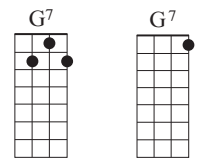

Sweet Pea

Words & Music by Amos Lee, 2006

Intro: F₄ A⁷₄ D^m₄ G⁷₄ F₂ D⁷₂ G⁷₂ C⁷₂ F₄ C⁷₄

F   A⁷
Sweet Pea, apple of my eye
D^m   G⁷
Don't know when and I don't know why,
F   D⁷   G⁷   C⁷   F   (D⁷ G⁷) C⁷
You're the only reason I keep on coming home.

F   A⁷
Sweet Pea, what's all this about?
D^m   G⁷
Don't get your way all you do is fuss and pout.
F   D⁷   G⁷   C⁷   F
You're the only reason I keep on coming home.

(F)   A⁷
I'm like the Rock of Gibraltar,
I always seem to falter,
D^m
And the words just get in the way.
G⁷
Oh I know I'm gonna crumble,
I'm trying to stay humble,
C⁷
But I never think before I say...

(Instrumental verse, then bridge and last verse, below)

F   A⁷
Sweet Pea, keeper of my soul,
D^m   G⁷
I know sometimes I'm outa control.
F   D⁷   G⁷   C⁷
You're the only reason I keep on coming...
F   D⁷   G⁷   C⁷
You're the only reason I keep on coming...
F   D⁷   G⁷   C⁷   F   (C⁷ F)
You're the only reason I keep on coming home.

(or optional last line)
F   D⁷⁽²⁾   G⁷⁽²⁾   C⁷⁽²⁾   F⁽²⁾
You're the only reason I keep on coming home.

Soprano   Baritone