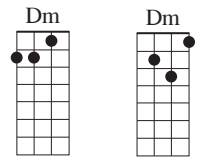

Sweet Pea

Words & Music by Amos Lee, 2006

Intro: F₄ A⁷₄ D^m₄ G⁷₄ F₂ D⁷₂ G⁷₂ C⁷₂ F₄ C⁷₄

F A⁷
Sweet Pea, apple of my eye
D^m G⁷
Don't know when and I don't know why,
F D⁷ G⁷ C⁷ F (D⁷ G⁷) C⁷
You're the only reason I keep on coming home.

F A⁷
Sweet Pea, what's all this about?
D^m G⁷
Don't get your way all you do is fuss and pout.
F D⁷ G⁷ C⁷ F
You're the only reason I keep on coming home.

(F) A⁷
I'm like the Rock of Gibraltar,
I always seem to falter,
D^m
And the words just get in the way.
G⁷
Oh I know I'm gonna crumble,
I'm trying to stay humble,
C⁷
But I never think before I say...

(Instrumental verse, then bridge and last verse, below)

F A⁷
Sweet Pea, keeper of my soul,
D^m G⁷
I know sometimes I'm outa control.
F D⁷ G⁷ C⁷
You're the only reason I keep on coming...
F D⁷ G⁷ C⁷
You're the only reason I keep on coming...
F D⁷ G⁷ C⁷ F (C⁷ F)
You're the only reason I keep on coming home.

(or optional last line)
F D⁷⁽²⁾ G⁷⁽²⁾ C⁷⁽²⁾ F⁽²⁾
You're the only reason I keep on coming home.

Soprano Baritone

Optional 2nd position ending