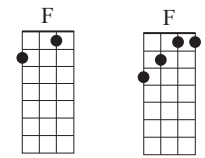

Sweet Pea

Words & Music by Amos Lee, 2006

Intro: F₄ A⁷₄ D^m₄ G⁷₄ F₂ D⁷₂ G⁷₂ C⁷₂ F₄ C⁷₄

F A⁷
Sweet Pea, apple of my eye
D^m G⁷
Don't know when and I don't know why,
F D⁷ G⁷ C⁷ F (D⁷ G⁷) C⁷
You're the only reason I keep on coming home.

F A⁷
Sweet Pea, what's all this about?
D^m G⁷
Don't get your way all you do is fuss and pout.
F D⁷ G⁷ C⁷ F
You're the only reason I keep on coming home.

(F) A⁷
I'm like the Rock of Gibraltar,
I always seem to falter,
D^m
And the words just get in the way.
G⁷
Oh I know I'm gonna crumble,
I'm trying to stay humble,
C⁷
But I never think before I say...

(Instrumental verse, then bridge and last verse, below)

F A⁷
Sweet Pea, keeper of my soul,
D^m G⁷
I know sometimes I'm outa control.
F D⁷ G⁷ C⁷
You're the only reason I keep on coming...
F D⁷ G⁷ C⁷
You're the only reason I keep on coming...
F D⁷ G⁷ C⁷ F (C⁷ F)
You're the only reason I keep on coming home.

(or optional last line)
F D⁷⁽²⁾ G⁷⁽²⁾ C⁷⁽²⁾ F⁽²⁾
You're the only reason I keep on coming home.

Soprano Baritone

Optional 2nd position ending