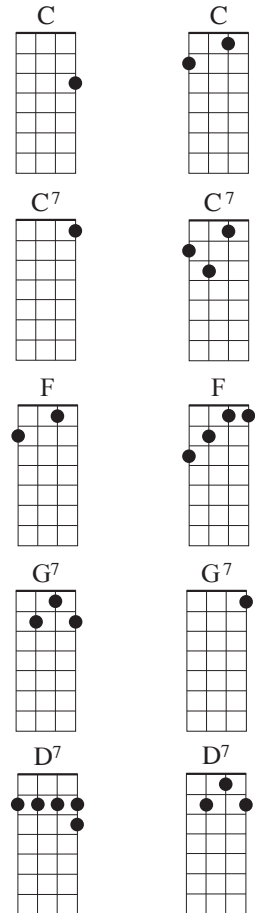

Beautiful Kau'i.. chord work sheet

Soprano Baritone

C C7 F C
C G7 C

C C7 F C
C G7 C

F C
D7 G7

C C7 F C
C G7 C C

Begin and end with C vamp:

D7 /// G7 /// C ///

Intro vamp x2

Ending vamp x1