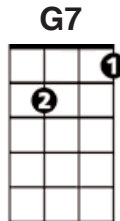

You Are My Sunshine

by Louisiana State Governor Jimmie Davis and Charles Mitchell ©1940

Chorus

(---nc-----) C C7
You are my sunshine, my only sunshine

C(-----C7) F C
You make me happy when skies are gray

C(-----C7) F C
You'll nev - er know, dear how much I love you

C G7 C
Please don't take my sunshine a - way.

(---nc-----) C C7
The other night, dear as I lay sleeping

C(-----C7) F C
I dreamed I held you in my arms.

C(-----C7) F C
When I a - woke, dear, I was mis - taken,

C G7 C
and I hung my head and I cried.

(Chorus)

(---nc-----) C C7
I'll always love you, and make you happy,

C(-----C7) F C
If you will only say the same,

C(-----C7) F C
But if you leave me, to love a - nother,

C G7 C
You'll re - gret it all some day.

(Chorus)

(---nc-----) C C7
You told me once dear, you really loved me

C(-----C7) F C
And no one else could come be - tween

C(-----C7) F C
But now you've left me and love a - nother

C G7 C
You have shattered all my dreams

Soprano
G C E A